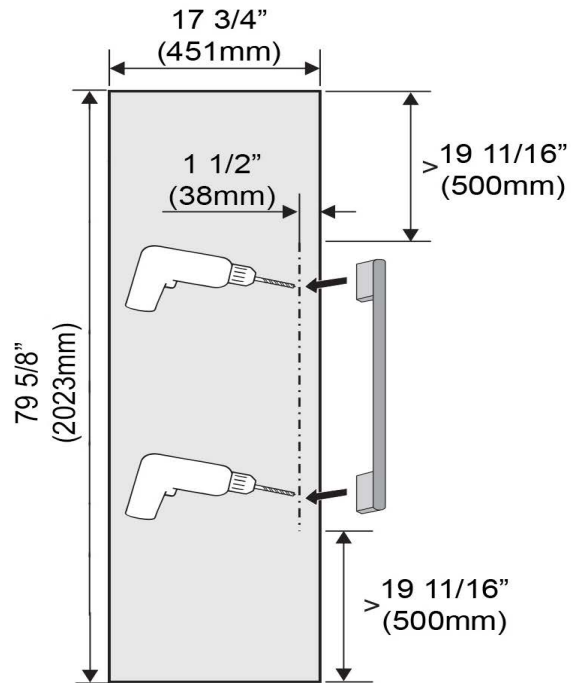

MasterCool Panel

KFP 1803 ed/cs

**SPECIFICATIONS**

KFP 1803 ed/cs — Item 37996015EU1

Accessory for F 141x Vi

Panel Dimensions

Width	17 3/4" (451 mm)
Height	79 5/8" (2023 mm)
Depth	13/16" (21 mm)

Shipping

Shipping Weight	39.6 lbs (18 kg)
Width	22 1/16" (560 mm)
Height	83 1/16" (2110 mm)
Depth	3 1/8" (80 mm)

Support

Call Miele	800.843.7231
Miele Website	www.mieleusa.com

FOR RIGHT HAND HANDLE
MOUNTING

F 141x Vi